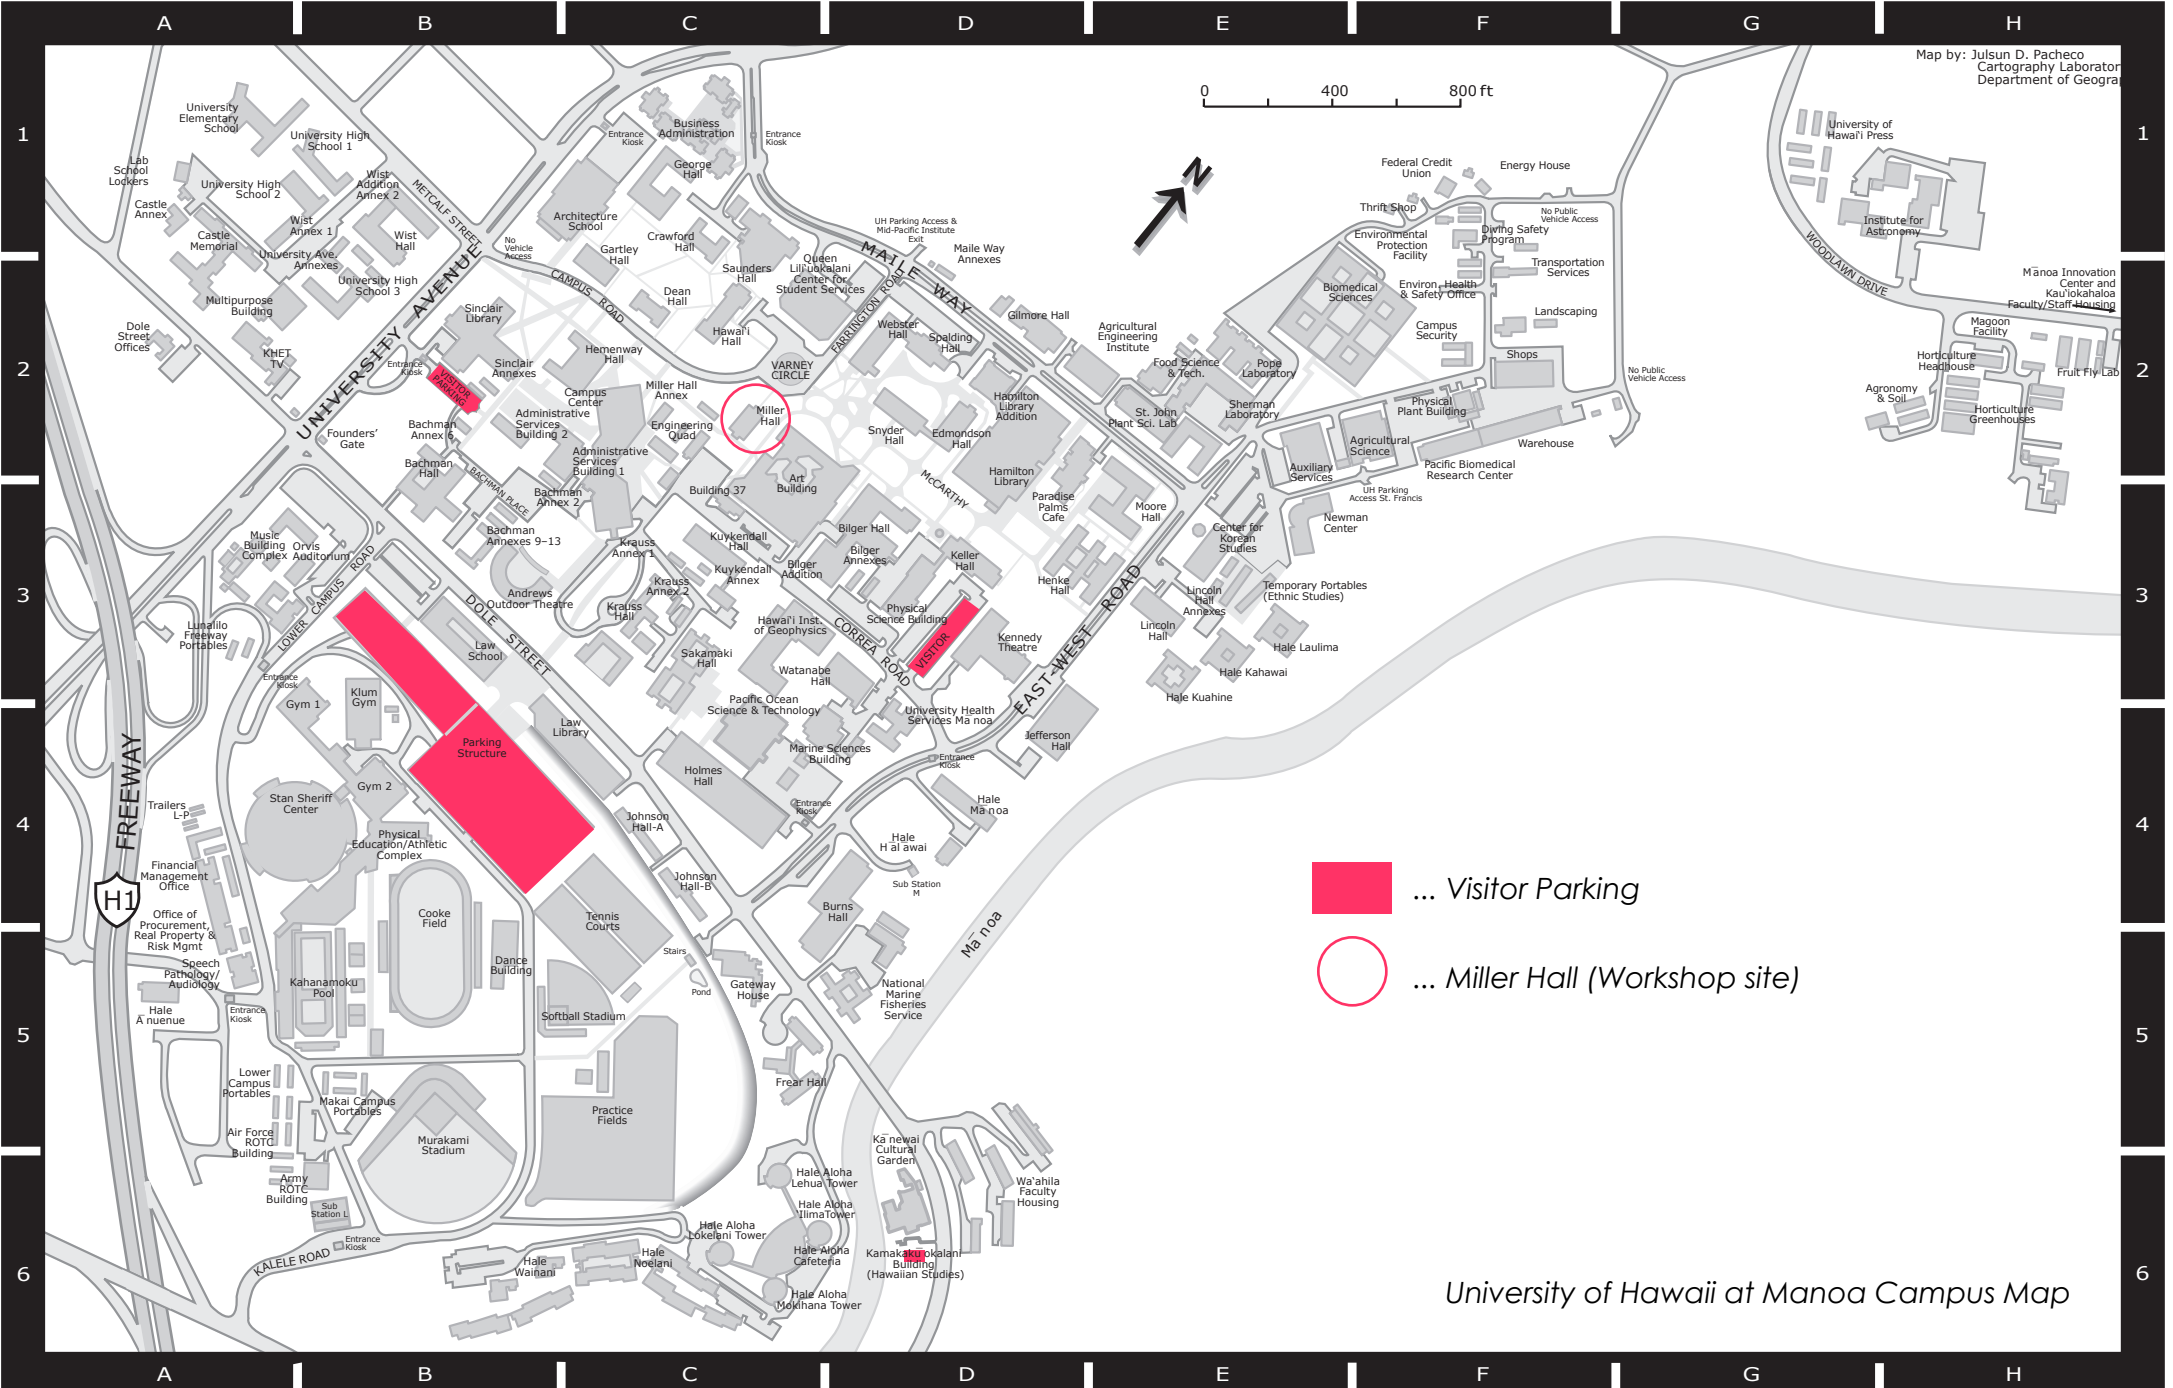

0 400 800 ft

-  ... Visitor Parking
-  ... Miller Hall (Workshop site)

University of Hawaii at Manoa Campus Map